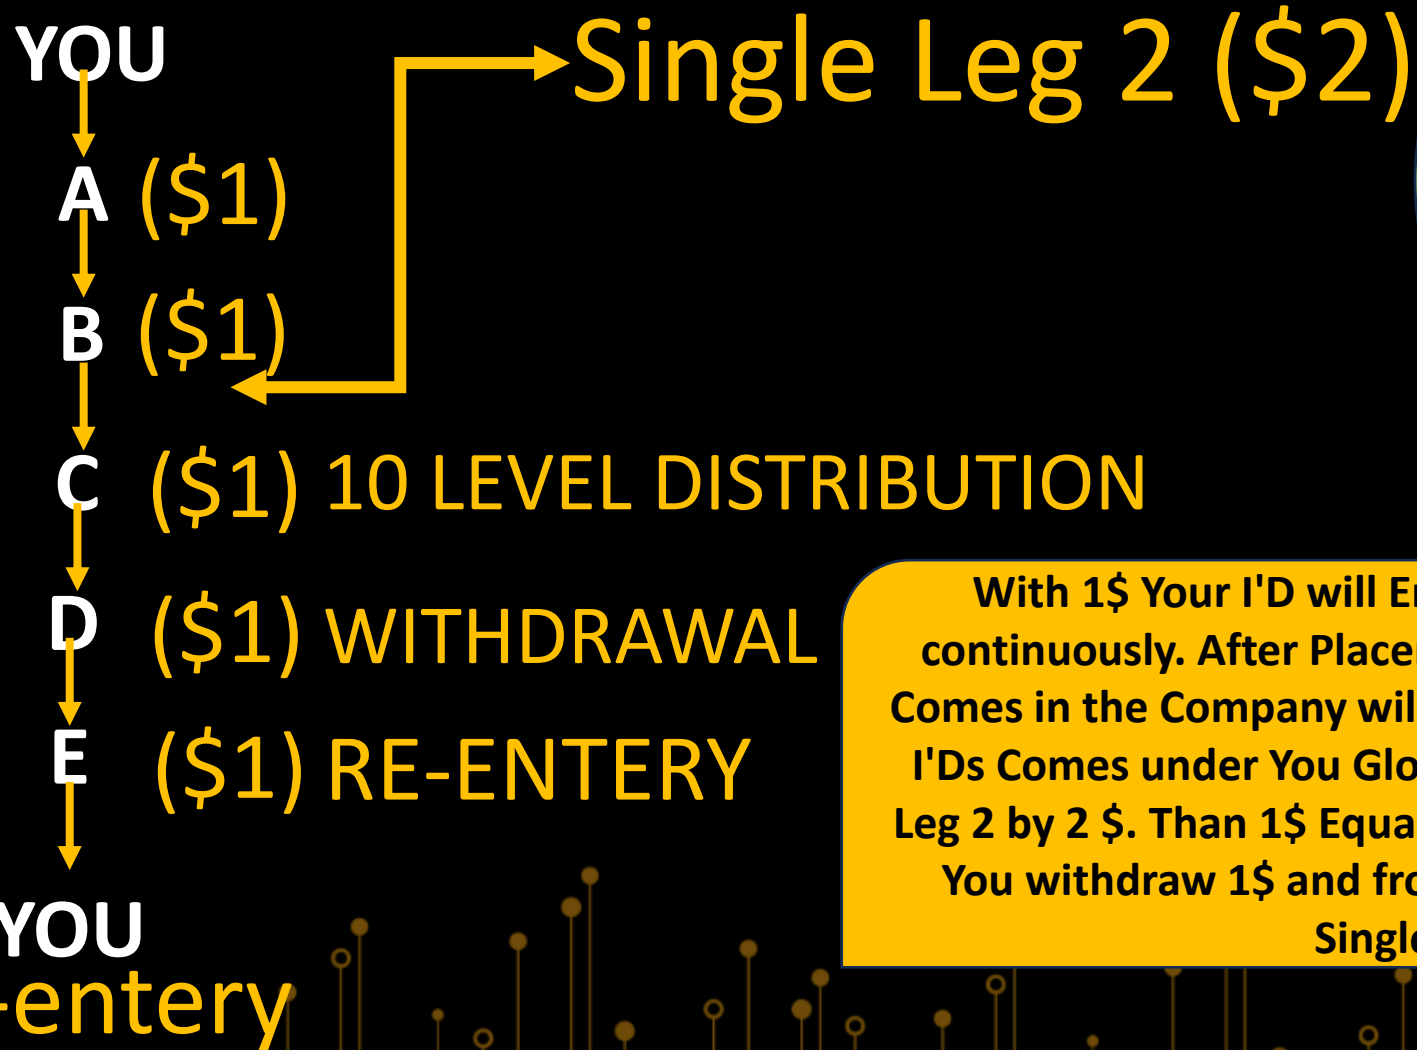

Packages	Income
\$12	\$2
\$24	\$4
\$48	\$8
\$96	\$16
\$100	\$30

Single Leg Level Distribution (100% Distribution in 10 Level)

Sr.no	\$1	\$2	\$4	\$8	\$16	\$32	\$64	\$128
1	10%	10%	10%	10%	10%	10%	10%	10%
2	10%	10%	10%	10%	10%	10%	10%	10%
3	10%	10%	10%	10%	10%	10%	10%	10%
4	10%	10%	10%	10%	10%	10%	10%	10%
5	10%	10%	10%	10%	10%	10%	10%	10%
6	10%	10%	10%	10%	10%	10%	10%	10%
7	10%	10%	10%	10%	10%	10%	10%	10%
8	10%	10%	10%	10%	10%	10%	10%	10%
9	10%	10%	10%	10%	10%	10%	10%	10%
10	10%	10%	10%	10%	10%	10%	10%	10%

\$12 PACKAGES SINGLE LEG

In 12 \$ Single Leg Package, 2 \$ Distributes as a Direct Income and from remaining balance of 10 \$ You get Automatic Entry in Single Leg of 1 \$ for 10 Days continuously.

SINGLE LEG 1(\$1)

With 1\$ Your I'D will Enter in Single Leg 1 for 10 Days continuously. After Placement of Your I'D, Globally All I'Ds Comes in the Company will Come under You and as soon as 5 I'Ds Comes under You Globally than You will Enter in Single Leg 2 by 2 \$. Than 1\$ Equally Distributes in 10 Level and here You withdraw 1\$ and from remaining 1\$ You Re Enter in Single Leg 1 again.